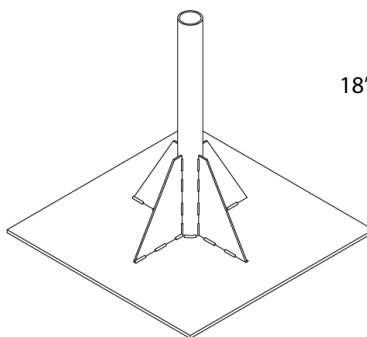

TerraStreamer® *EARLY STREAMER EMITTER TERMINALS*

Mounting Hardware

Pipe Mount Bracket - Vertical

TSE-PMV-BKT
Fits Pipes up to 4" O.D.

Pipe Mount Bracket - Horizontal

TSE-PMH-BKT
Fits Pipes up to 4" O.D.

Non Penetrating Ballast Mount Base

TSE-NP-BASE
36" L X 36" W X 48" H

Roof Top Mount Flat Base

TSE-FM-BASE
18" L X 18" W X 24" H

Tripod Roof Base

TSE-TRI-BASE
3' High
Accepts mast up to 1.75" O.D.

Fastening Kit

Guy Cable Kit
Kit contains 150' of cable, 3 turnbuckles, and attachment points for securing a 6 meter mast.