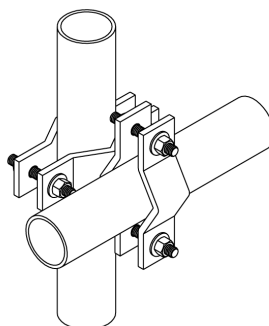

TerraStreamer® *EARLY STREAMER EMITTER TERMINALS*

Mounting Hardware

Pipe Mount Bracket - Vertical

TSE-PMV-BKT
Fits Pipes up to 4" O.D.

Pipe Mount Bracket - Horizontal

TSE-PMH-BKT
Fits Pipes up to 4" O.D.

Non Penetrating Ballast Mount Base

TSE-NP-BASE
36" L X 36" W X 48" H

Roof Top Mount Flat Base

TSE-FM-BASE
18" L X 18" W X 24" H

Tripod Roof Base

TSE-TRI-BASE
3' High
Accepts mast up to 1.75" O.D.

Fastening Kit

Guy Cable Kit
Kit contains 150' of cable, 3 turnbuckles, and attachment points for securing a 6 meter mast.