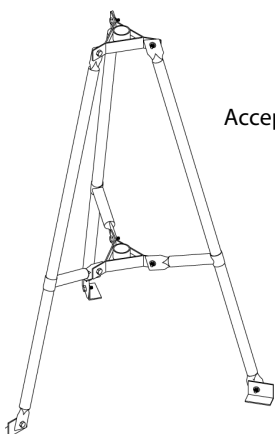

TerraStreamer® *EARLY STREAMER EMITTER TERMINALS*

Mounting Hardware

Pipe Mount Bracket - Vertical

TSE-PMV-BKT
Fits Pipes up to 4" O.D.

Pipe Mount Bracket - Horizontal

TSE-PMH-BKT
Fits Pipes up to 4" O.D.

Non Penetrating Ballast Mount Base

TSE-NP-BASE
36" L X 36" W X 48" H

Roof Top Mount Flat Base

TSE-FM-BASE
18" L X 18" W X 24" H

Tripod Roof Base

TSE-TRI-BASE
3' High
Accepts mast up to 1.75" O.D.

Fastening Kit

Guy Cable Kit
Kit contains 150' of cable, 3 turnbuckles, and attachment points for securing a 6 meter mast.