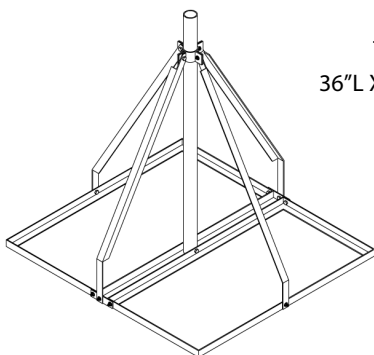

TerraStreamer® *EARLY STREAMER EMITTER TERMINALS*

Mounting Hardware

Pipe Mount Bracket - Vertical

TSE-PMV-BKT
Fits Pipes up to 4" O.D.

Pipe Mount Bracket - Horizontal

TSE-PMH-BKT
Fits Pipes up to 4" O.D.

Non Penetrating Ballast Mount Base

TSE-NP-BASE
36" L X 36" W X 48" H

Roof Top Mount Flat Base

TSE-FM-BASE
18" L X 18" W X 24" H

Tripod Roof Base

TSE-TRI-BASE
3' High
Accepts mast up to 1.75" O.D.

Fastening Kit

Guy Cable Kit
Kit contains 150' of cable, 3 turnbuckles, and attachment points for securing a 6 meter mast.