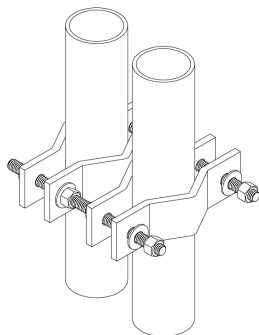

TerraStreamer® *EARLY STREAMER EMITTER TERMINALS*

Mounting Hardware

Pipe Mount Bracket - Vertical

TSE-PMV-BKT
Fits Pipes up to 4" O.D.

Pipe Mount Bracket - Horizontal

TSE-PMH-BKT
Fits Pipes up to 4" O.D.

Non Penetrating Ballast Mount Base

TSE-NP-BASE
36" L X 36" W X 48" H

Roof Top Mount Flat Base

TSE-FM-BASE
18" L X 18" W X 24" H

Tripod Roof Base

TSE-TRI-BASE
3' High
Accepts mast up to 1.75" O.D.

Fastening Kit

Guy Cable Kit
Kit contains 150' of cable, 3 turnbuckles, and attachment points for securing a 6 meter mast.