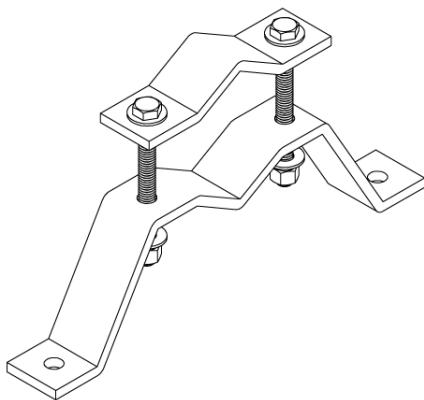

Mounting Brackets

Universal Wall Mount Bracket TSE-WM-BKT