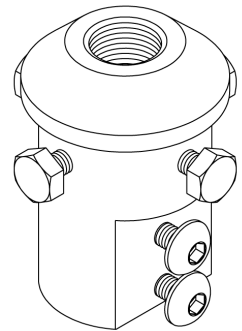

### Terminal Adapters

#### Standard Terminal Adapters

1.50" I.D Brass

TSE-ADP-1.5-B

1.50" I.D Stainless Steel

TSE-ADP-1.5-SS

#### Heavy Duty Terminal Adapters

2.00" I.D Brass

TSE-ADP-2-B

2.00" I.D Stainless Steel

TSE-ADP-2-SS